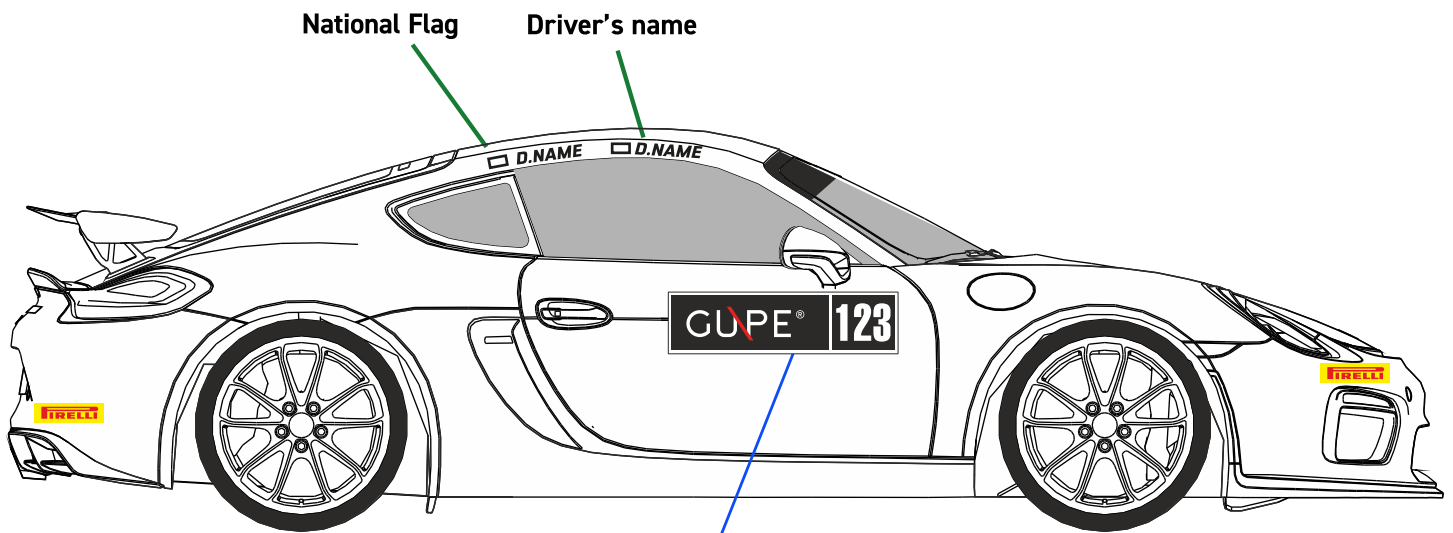

## CAR LAYOUT 2025

Bumper stickers, front

Bumper stickers, rear

# SUPER CARS

## CAR LAYOUT 2025

Front door race number plates on both sides (67 x 18 cm)  
Number plate with color category and sponsor