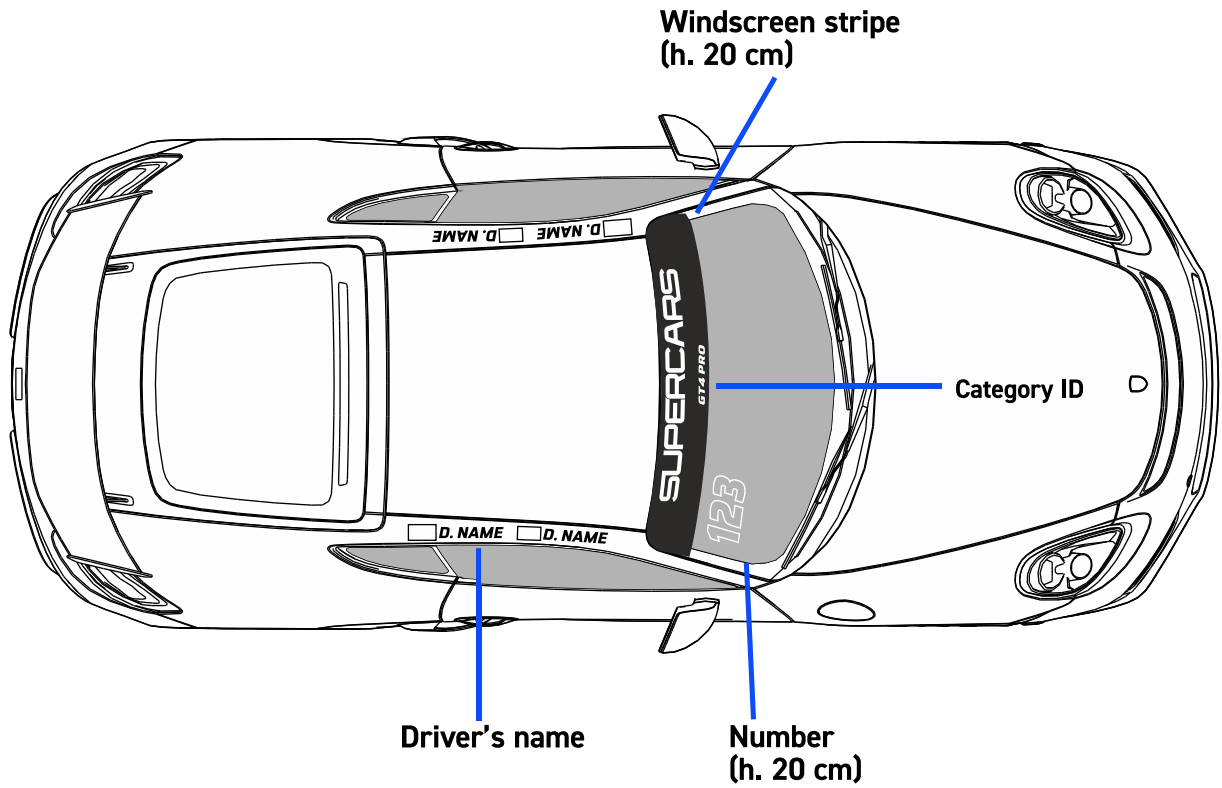

SUPERCARS

CAR LAYOUT 2025

Bumper stickers, front